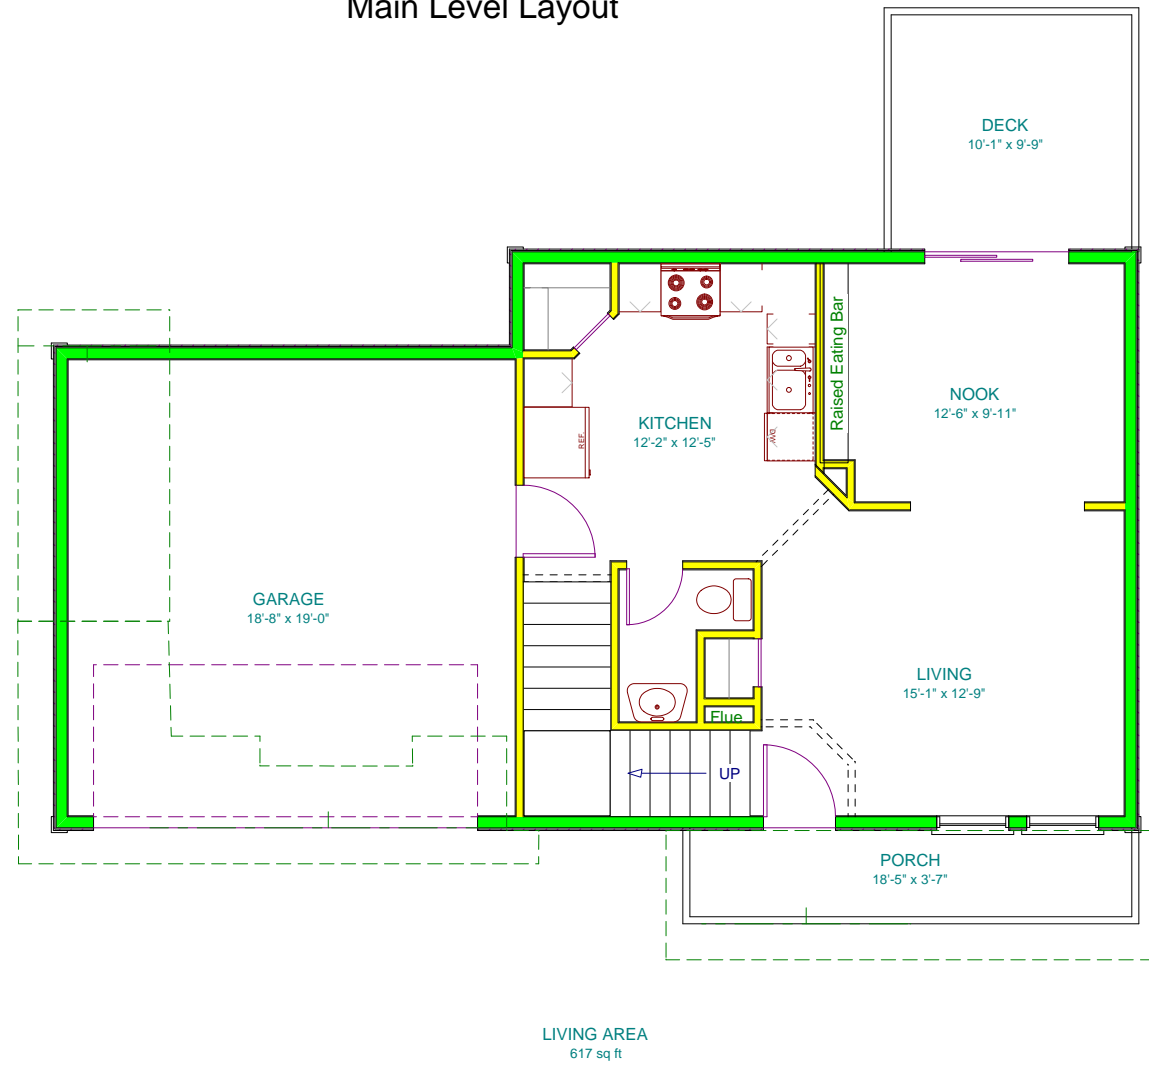

DESIGN BY:  
Abode  
Construction  
2.01.2010

Lot #2 Crescent View 1st Addn  
1326 Deer Run Dr. NE  
Cedar Rapids, IA 52402

**ABODE**  
CONSTRUCTION  
• Designer • Builder • Developer •

1853 5th Street NE Suite 1 • Cedar Rapids, IA 52402  
Ph. (319) 383-2709 • Fax. (319) 247-4733

1

Main Level Layout

Upper Level Layout

"Cimarron"  
Alternate Upper Layout

DESIGN BY:  
Abode  
Construction  
2.01.2010

**ABODE**  
CONSTRUCTION  
• Designer • Builder • Developer •  
1853 5th Street NE Suite 1 • Cedar Rapids, IA 52402  
Ph. (319) 383-0709 • Fax (319) 247-4733