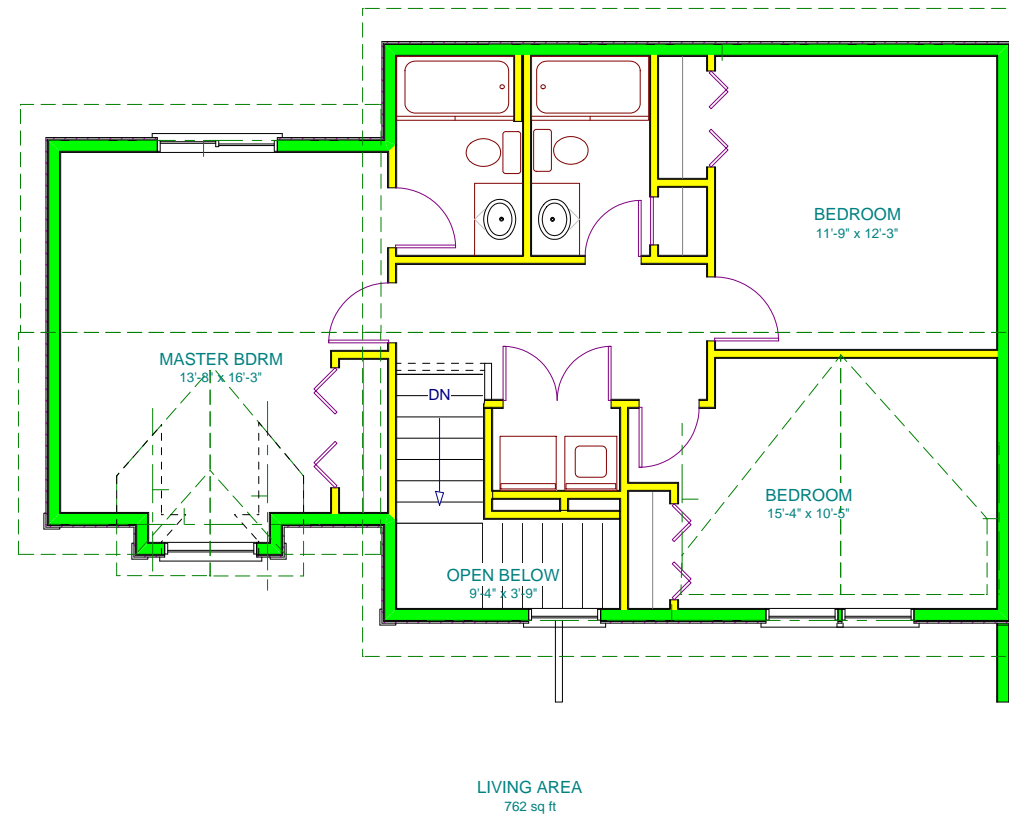

DESIGN BY:  
Abode  
Construction  
2.01.2010

Lot #2 Crescent View 1st Addn  
1326 Deer Run Dr. NE  
Cedar Rapids, IA 52402

**ABODE**  
CONSTRUCTION  
• Designer • Builder • Developer •

1853 5th Street NE Suite 1 • Cedar Rapids, IA 52402  
Ph. (319) 383-2709 • Fax. (319) 247-4733

1

Main Level Layout

Upper Level Layout

"Cimarron"  
Alternate Upper Layout

DESIGN BY:  
Abode  
Construction  
2.01.2010

**ABODE**  
CONSTRUCTION  
• Designer • Builder • Developer •  
1853 5th Street NE Suite 1 • Cedar Rapids, IA 52402  
Ph. (319) 383-0709 • Fax (319) 247-4733